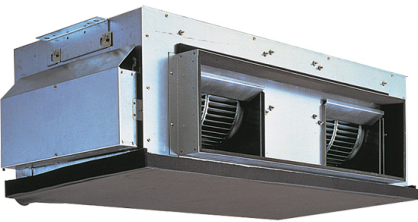

## Product Information

**PEA-RP200GAQ : Power Inverter Heat Pump**  
R410A Large Capacity Ceiling Concealed Ducted System

Advanced inverter technology makes the Mr Slim Power Inverter the number one choice for improving comfort. They provide energy savings of up to 70% annually when compared to a previous non-inverter model. Operating noise has also been reduced thanks to improvements in fan design, while existing pipe work is reusable for easier maintenance and installation.

### OUTDOOR

Sound Pressure Level (dBA) Heating / Cooling	59 / 58
Weight (kg)	135
Dimensions (mm) Width x Depth x Height	1050 x (330+30) x 1338
Electrical Supply	380-415V, 50HZ
Phase	THREE
System Power Input (kW) - Heating / Cooling (nominal)	6.50 / 6.70
System Power Input (kW) - Heating / Cooling (UK)	5.79 / 5.70
Starting Current (A)	5
System Running Current (A) Heating / Cooling [MAX]	8.63 / 8.94 [19.0]
Fuse Rating (BS88) - HRC (A)	20
Mains Cable No. Cores	5
Max Pipe Length (m)	120
Max Height Difference (m)	30
Charge R410A (kg) - Pre charged length (m)	7.1 - 30