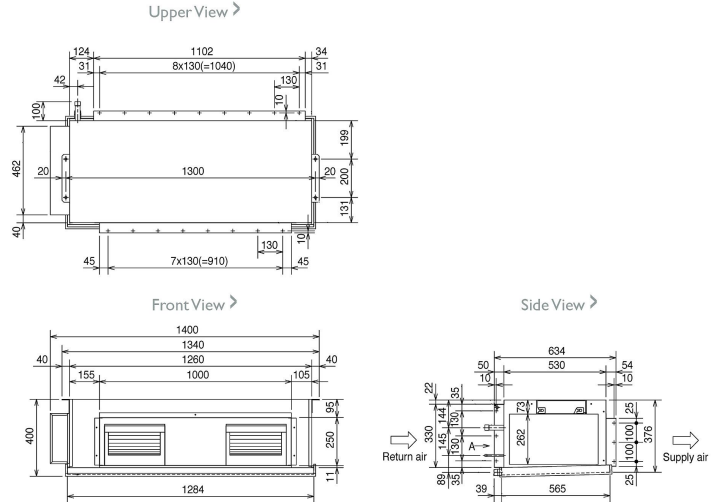

### INDOOR

Heating Capacity (kW) (nominal)	22.4 (9.5 - 25)
Cooling Capacity (kW) (nominal)	19 (9 - 22.4)
Heating Capacity (kW) (UK)	19.1 (8.1 - 21.25)
Cooling Capacity (kW) (UK)	17.5 (8.3 - 20.6)
SHF (nominal and UK)	0.81
COP / EER (nominal)	3.45 / 2.84
Energy Efficiency Class - Heating / Cooling	B / C
Pipe Size Gas (mm [in])	28.58 (1 1/8")
Pipe Size Liquid (mm [in])	9.52 (3/8")
External Static Pressure (Pa)	150
Airflow (m <sup>3</sup> /min) Lo-Hi	52 - 65
Sound Pressure Level (dBA) Lo-Hi	48 - 51
Dimensions (mm) Width x Depth x Height	1400 x 634 x 400
Weight (kg)	70
Electrical Supply	380-415V, 50HZ
Phase	THREE
Power Input (kW) nominal / UK	1 / 0.89
Starting Current (A)	5.6
Running Current (A) [MAX]	2 [2.4]
Fuse Rating (BS88) - HRC (A)	6
Interconnecting Cable No. Cores	3

### OUTDOOR

Sound Pressure Level (dBA) Heating / Cooling	59 / 58
Weight (kg)	135
Dimensions (mm) Width x Depth x Height	1050 x (330+30) x 1338
Electrical Supply	380-415V, 50HZ
Phase	THREE
System Power Input (kW) - Heating / Cooling (nominal)	6.50 / 6.70
System Power Input (kW) - Heating / Cooling (UK)	5.79 / 5.70
Starting Current (A)	5
System Running Current (A) Heating / Cooling [MAX]	8.63 / 8.94 [19.0]
Fuse Rating (BS88) - HRC (A)	20
Mains Cable No. Cores	5
Max Pipe Length (m)	120
Max Height Difference (m)	30
Charge R410A (kg) - Pre charged length (m)	7.1 - 30

### DIMENSIONS

PEA-RP200GAQ

### DIMENSIONS

PUHZ-RP200YKA