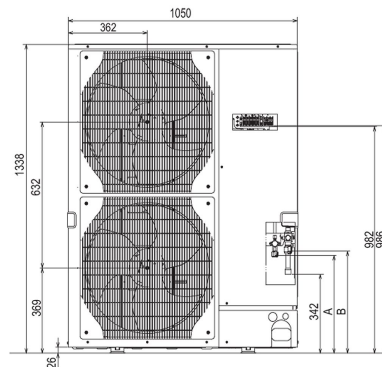

Front View >