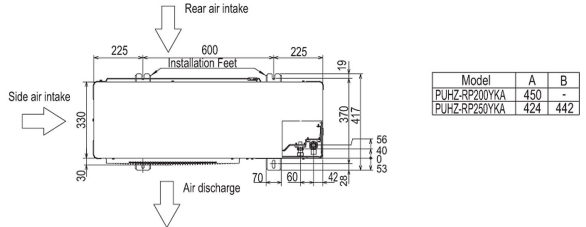

Upper View >